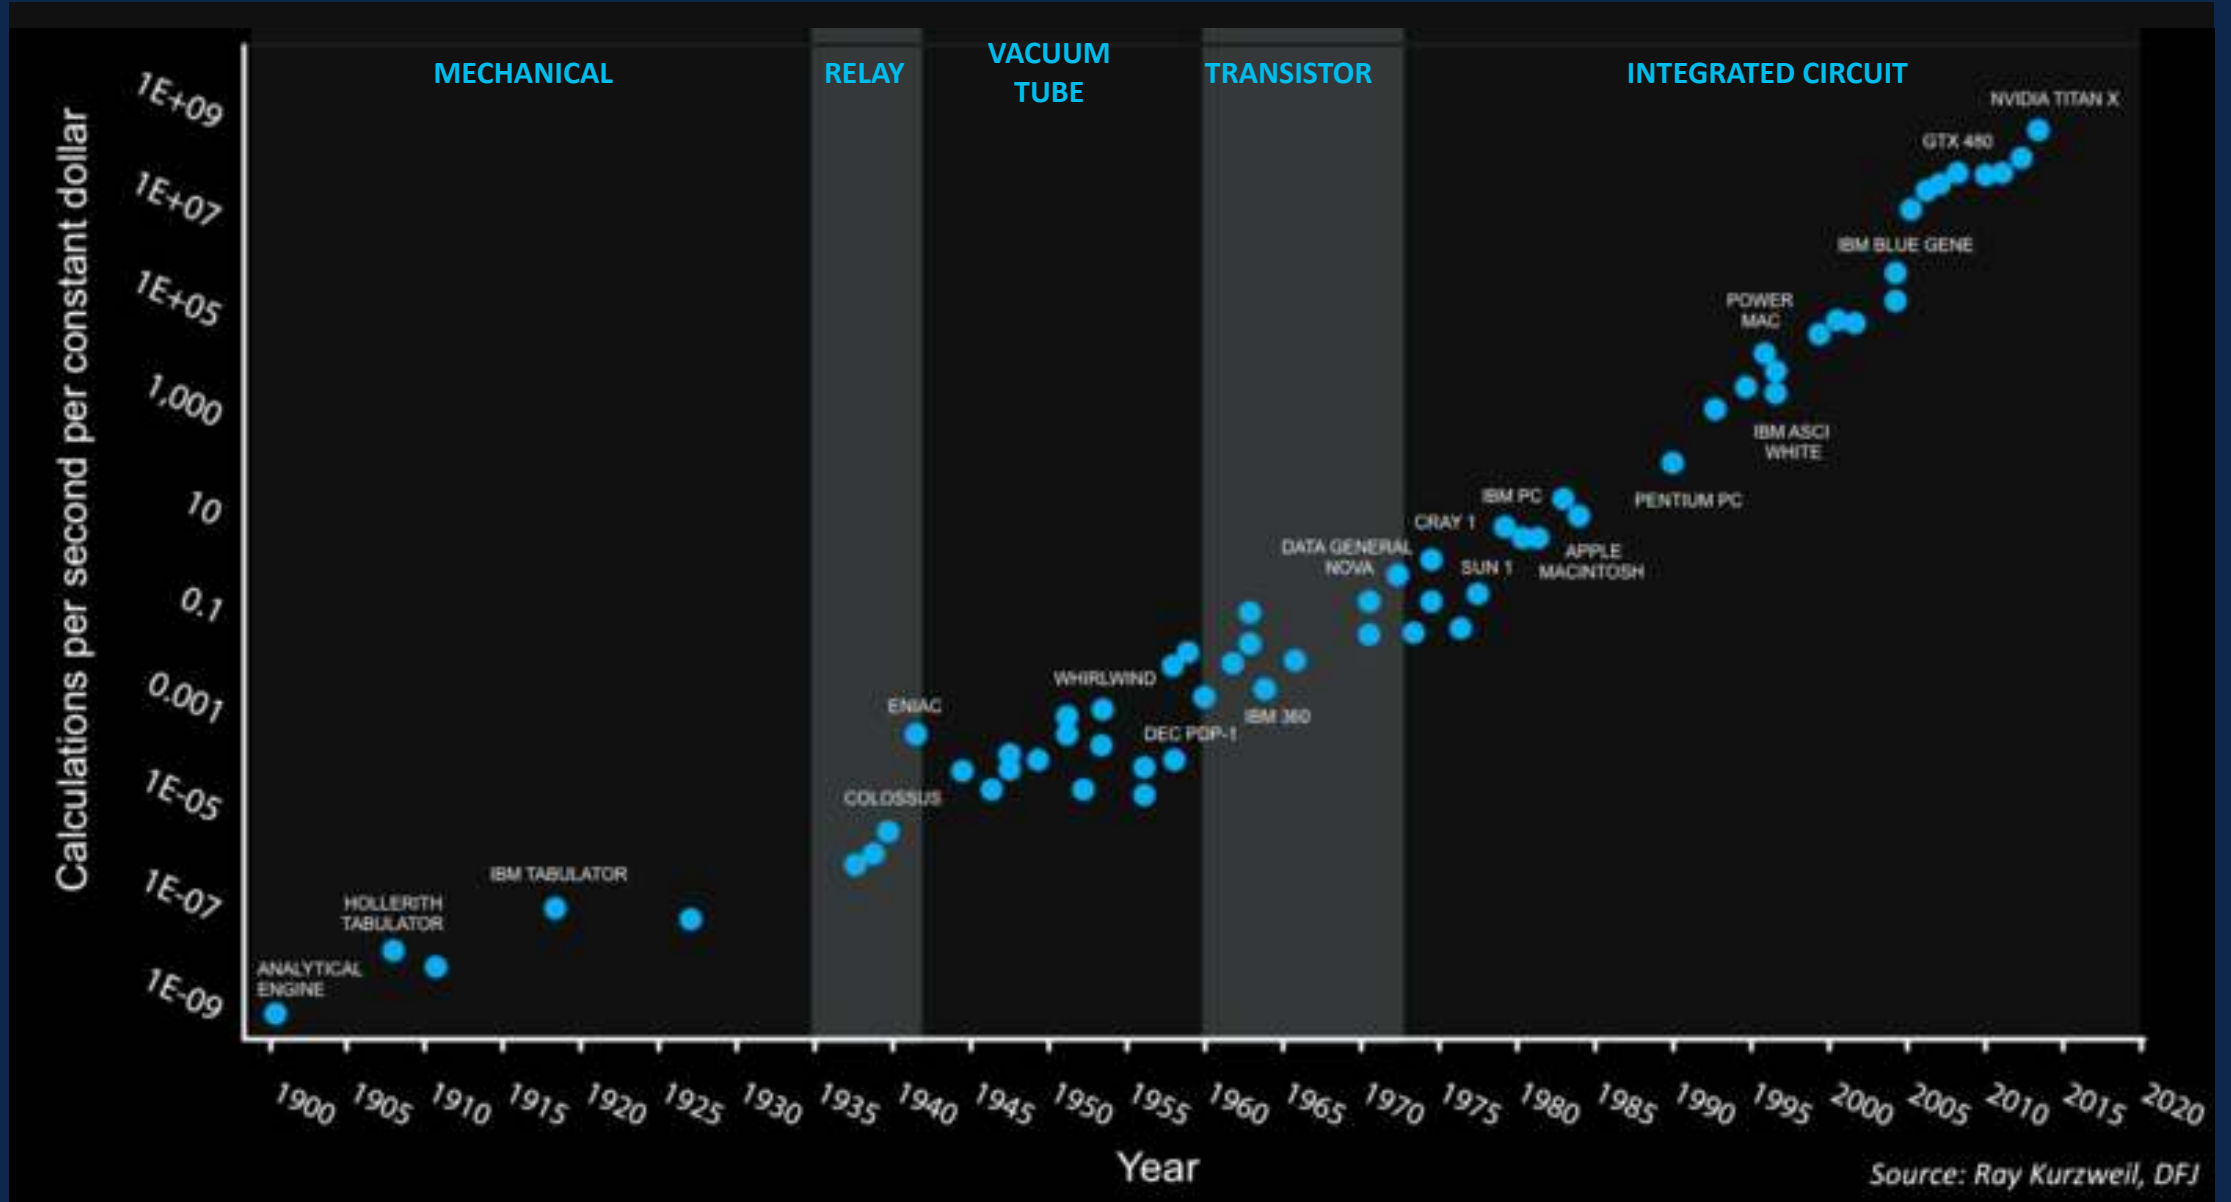

5G

The image features the text "5G" in a large, white, 3D-style font. To the right of the text are three green, curved signal waves, similar to the standard Wi-Fi symbol, pointing upwards and to the right. The entire logo is set against a dark blue background with a network of glowing lines and nodes.

DIGITAL TWIN

... AND THE FOUR DIMENSIONS

- 1. Length
- 2. Width
- 3. Height / Depth

50 k lang
385.000 Mitarbeiter
3000 Firmen
470M Tonnen an Gütern

DIGITAL TWIN
PORT OF ROTTERDAM

120 Years of Moore's Law

Quantum Computing